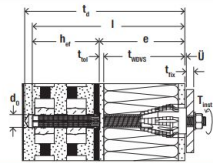

YouTube video player showing a presentation of the fischer TherMax system. The video title is "fischer Service-Power, die mehr kann". The video content shows a hand interacting with a 3D model of the system components. Below the video, the channel name "fischer" and "Unternehmensgruppe fischer" are visible, along with a "Subscribe" button and view statistics.

fischer website page for "Abstandsmontagesystem TherMax 16". The page features a navigation menu with "Produkte", "Service", "fischer Stories", "Fachwissen", "Export", "Unternehmen", and "Karriere". The main content area shows a vertical image of the TherMax 16 component and a detailed description: "Die zugelassene Abstandsmontage mit Trennung in Wärmedämmverbundsystem". Below the text, there are "Produktvarianten" and "Bliddaten herunterladen" links.

Google search results for "montage an fassade". The search results show several sponsored products from fischer, including "TOX Dämmstoffdübel", "fischer Thermax 12/110 M12 B...", "Cavere Montageset...", "Fischer 300 T SBS Set M 10...", "Voxura Universal Teleskop...", "fischer Gipskartondüb...", "Sprossenwand Zubehör Bench...", and "KAISER 1159-6b Teleskop...". Each product listing includes an image, price, and shipping information.

Montagedaten

Typ	Länge des TherMax inkl. Anti-Kälte-Konus l [mm]	Verankerungsgrund + Dämmung				Bohrer-nenn-durch-messer d_g [mm]	Mind. Veran-kerungs-tiefe h_M [mm]	Bohrer-tiefe t_g [mm]	Dicke der zu über-brückenden Schicht e [mm]	Anbauteil			Erforderliche Mörtel-menge [Skalenteile]
		Verande-gungsgrund	Verande-gungsgrund	Passende Injektions-Ankerhülse	Verande-gungsgrund					Max. Nutz-länge T_{fix} [mm]	An-schluss-gewinde	Max. Mon-tage-dreh-moment T_{inst} [Nm]	
TherMax M 12	240	M 12	Beton	-	14	70	h_M + e	62 - 170	16°	M 12	20	5	
	240	M 12	Vollstein	-	14	80	h_M + e	62 - 160	16°	M 12	20	6	
	240	M 12	Lochstein	FIS H 20x130 K	20	130	h_M + e + 10 mm	62 - 110	16°	M 12	20	26	
	240	M 12	Porenbeton	-	14	100	h_M + e	62 - 140	16°	M 12	20	8	
TherMax M 16	370	M 16	Beton	-	18	80	h_M + e	62 - 290	16°	M 12	20	7	
	370	M 16	Vollstein	-	18	80	h_M + e	62 - 290	16°	M 12	20	7	
	370	M 16	Lochstein	FIS H 20x200 K	20	200	h_M + e + 10 mm	62 - 170	16°	M 12	20	40	
	370	M 16	Porenbeton	-	18	100	h_M + e	62 - 270	16°	M 12	20	9