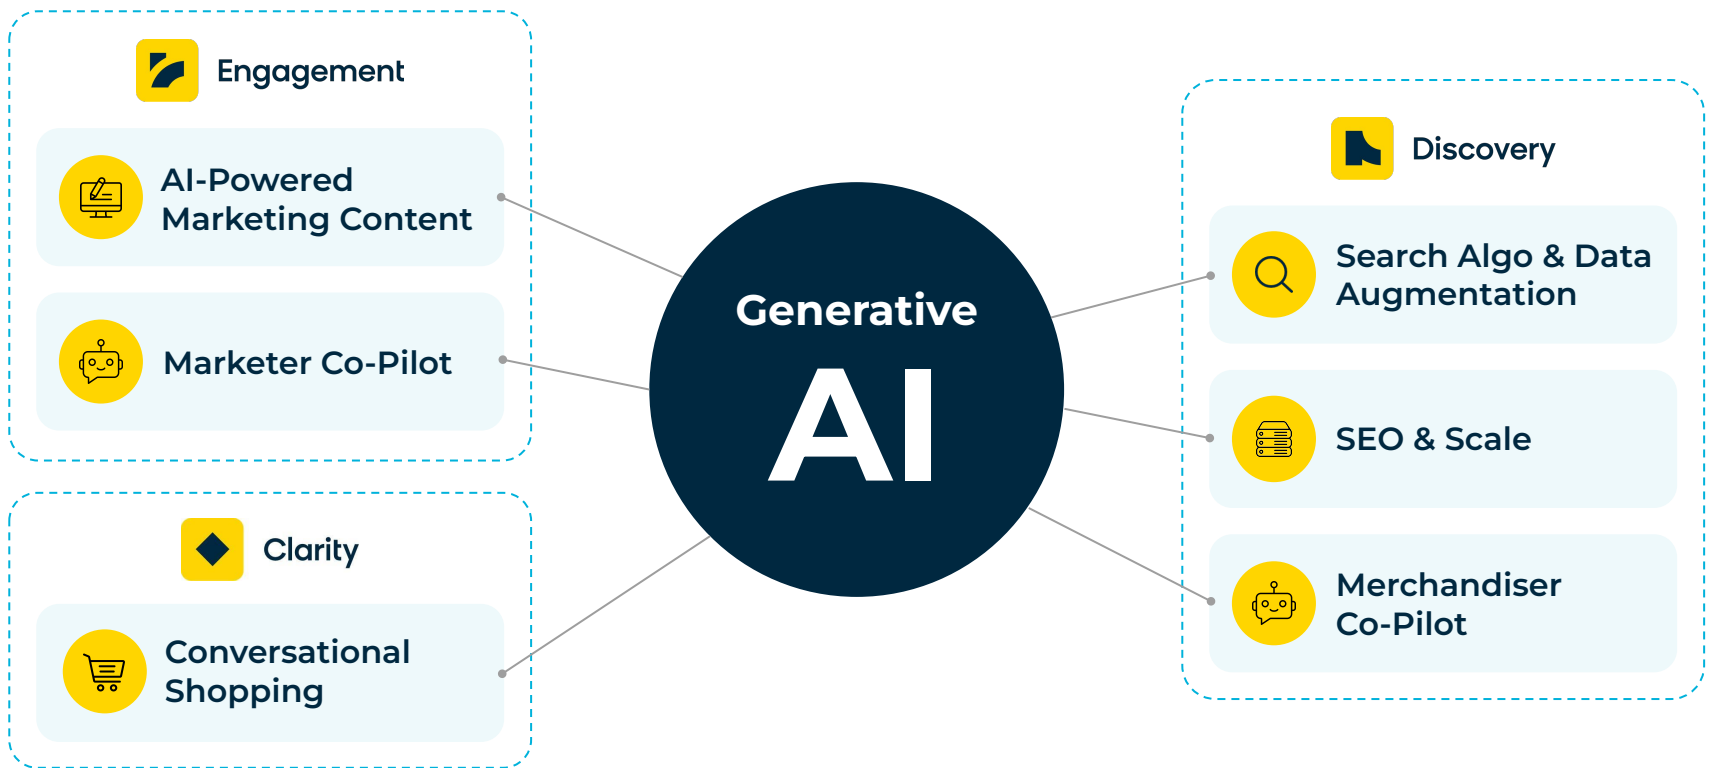

Deep Learning

Subset of ML which make the computation of multi-layer neural Network feasible

An Ai - Generated Image Of “Salmon Swimming down a River”

Experience Limitless Personalization, Built for E-Commerce

01 The *only* company to combine customer and product data

02 Loomi: The *Only* AI Optimized for E-commerce Growth

03 The *only* company that connects that data and AI to every channel in the customer journey

The Only Composable Personalization Cloud, Built for E-Commerce

Jumpstart Commerce Growth with GAI

Conversational Commerce

The future of eCommerce

YouTube video player showing a presentation of the fischer TherMax system. The video title is "fischer Service-Power, die mehr kann". The video content shows a hand interacting with a 3D model of the system components. Below the video, the channel name "fischer" and "Unternehmensgruppe fischer" are visible, along with a "Subscribe" button and view statistics.