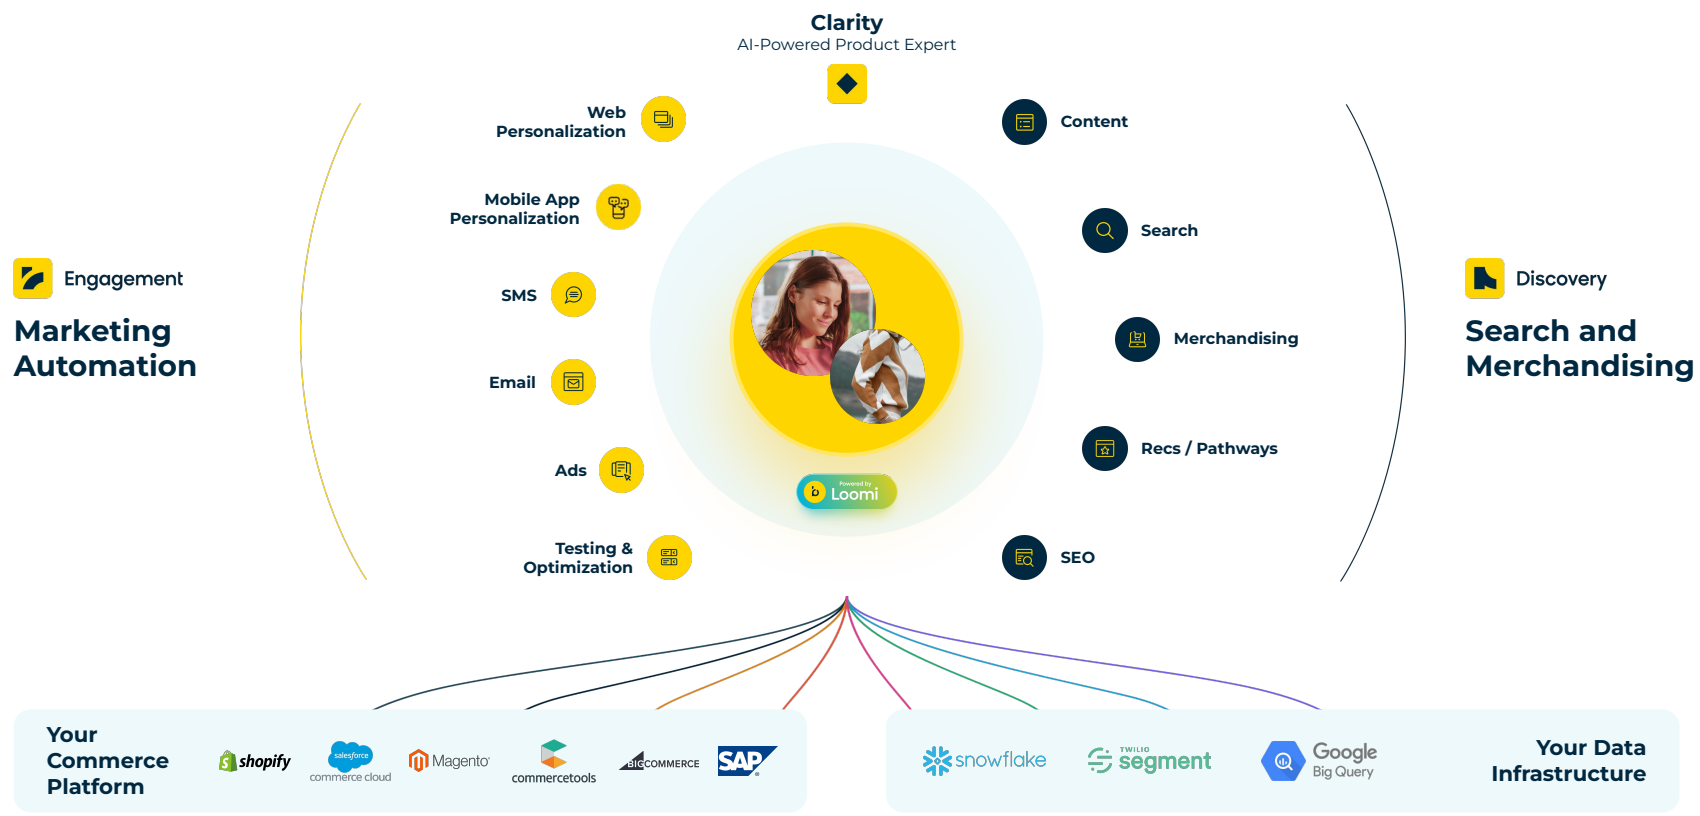

Deep Learning

Subset of ML which make the computation of multi-layer neural Network feasible

An Ai - Generated Image Of “Salmon Swimming down a River”

Experience Limitless Personalization, Built for E-Commerce

01 The *only* company to combine customer and product data

02 Loomi: The *Only* AI Optimized for E-commerce Growth

03 The *only* company that connects that data and AI to every channel in the customer journey

The Only Composable Personalization Cloud, Built for E-Commerce

Jumpstart Commerce Growth with GAI

Conversational Commerce

The future of eCommerce

YouTube video player showing a presentation of the fischer TherMax system. The video title is "fischer Service-Power, die mehr kann". The video content shows a hand interacting with a 3D model of the system components. Below the video, the channel name "fischer" and "Unternehmensgruppe fischer" are visible, along with a "Subscribe" button and view statistics.