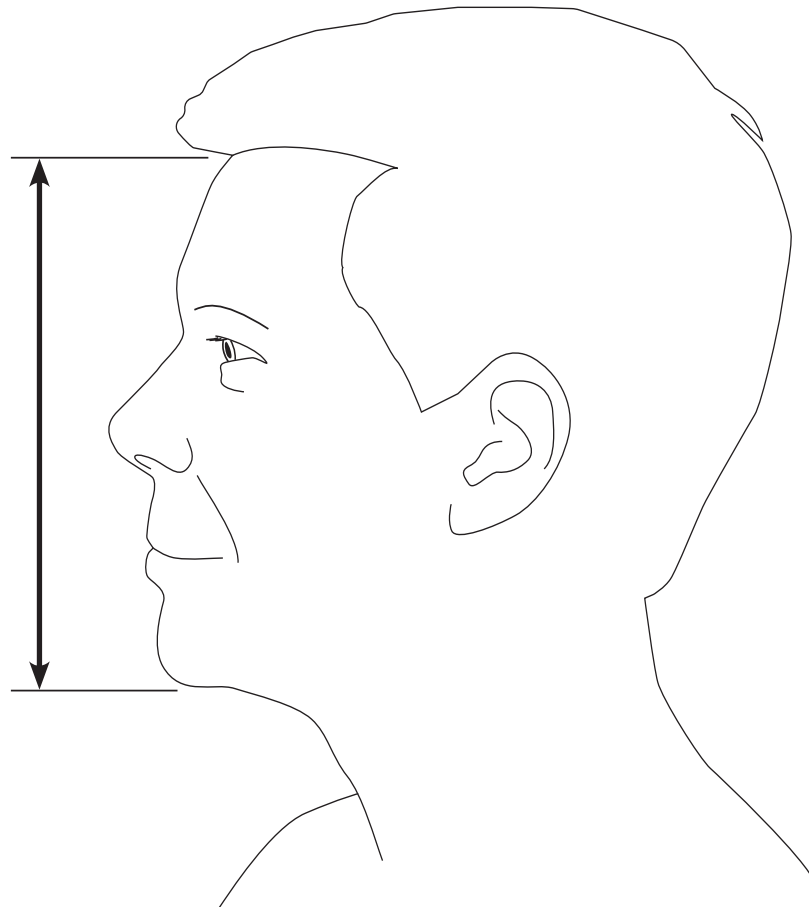

Size guide for Tiki Respirator

For guidance only

Measure the distance between your upper forehead and the lower edge of your chin. If the length is between 190 and 200 mm you can use the Medium size mask.

Small	< 190 mm
Medium	190–200 mm
Large	> 200 mm

Important! Before using the Tiki Respirator you have to do a seal check according to the instructions in the manual.