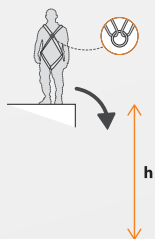

MINIMUM CLEARANCE

Fall factor 1

MODEL	MINIMUM CLEARANCE		
	Maxi user weight	F1	Horizontal use
ASC'O® + NEX.35	140 kg	≥ 2,60 m	X